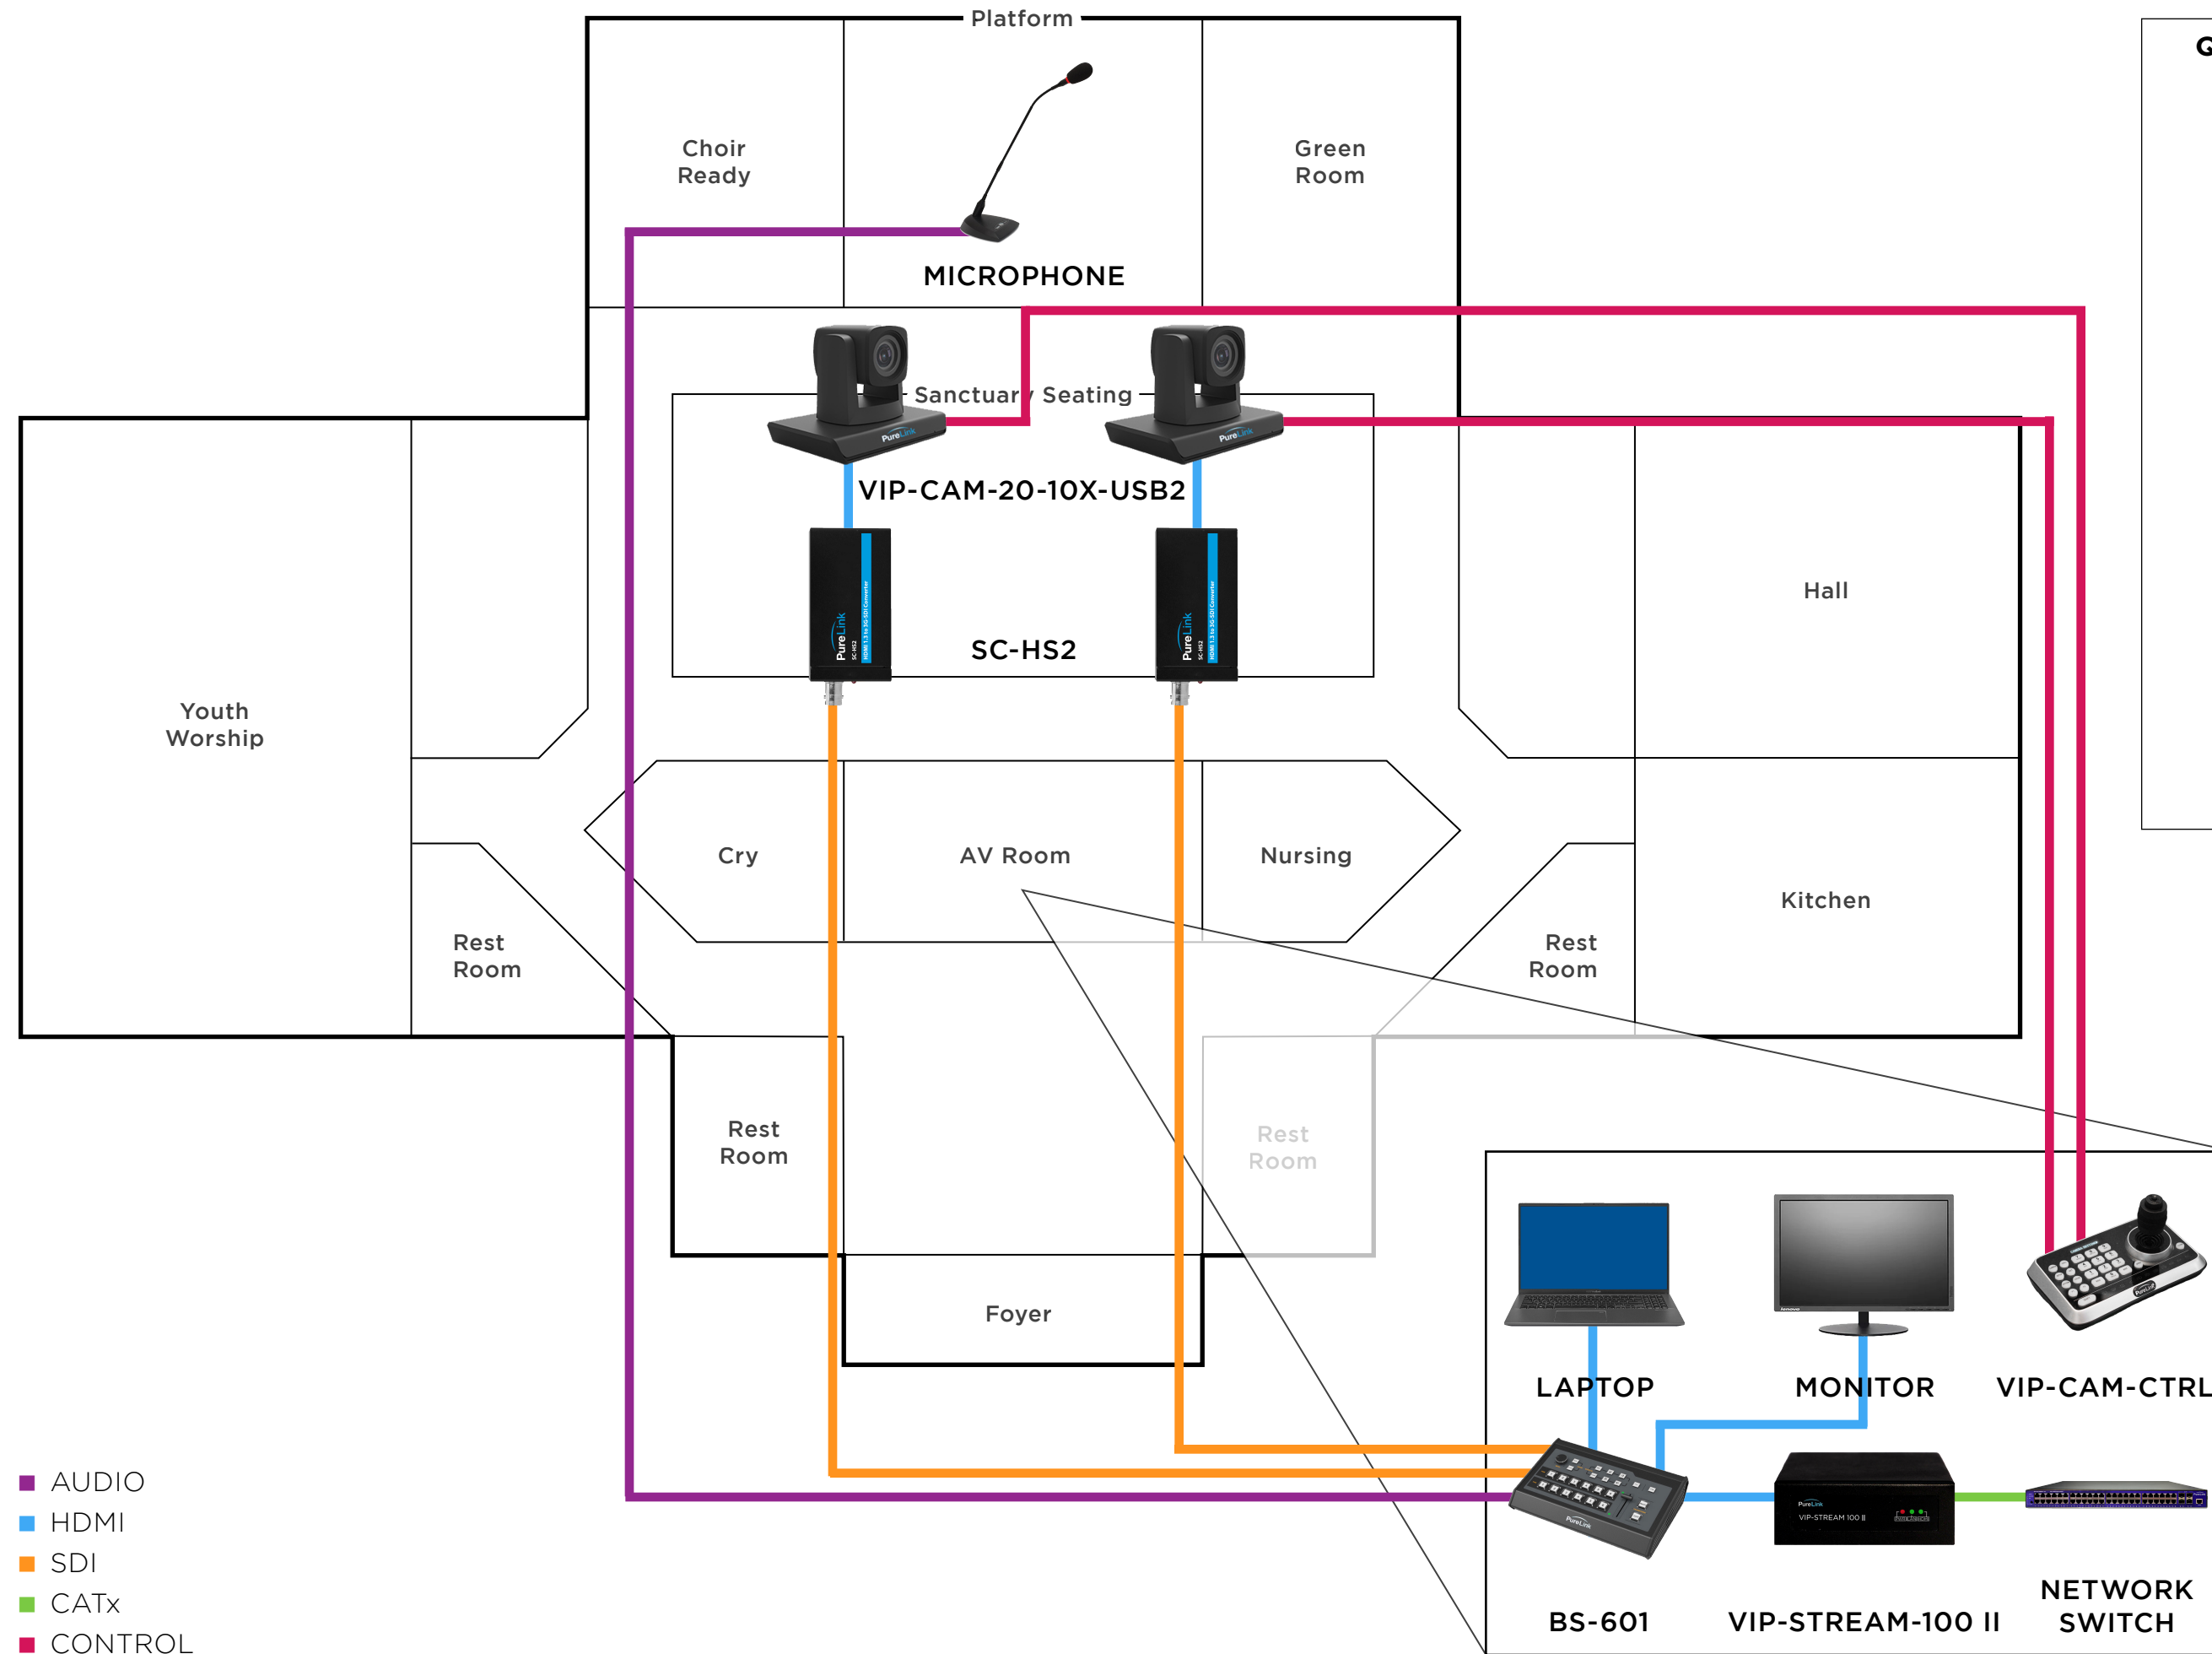

2-20-10X-PSW1-CTR1-STR | (2) 10X CAMERAS WITH CONTROL, PRODUCTION SWITCHING, STREAMING

QTY	MODEL NO	DESCRIPTION	FUNCTION
2	VIP-CAM-20-10X-USB2	PureStream Pan/Tilt/Zoom Camera with remote control, presets, and VISCA control, USB2.0 and HDMI Outputs	PureStream Pan/Tilt/Zoom Camera with remote control, presets, and VISCA control, USB2.0 and HDMI Outputs
1	BS-601	HDTools Production Switcher - (4) 3G-SDI in, (2) HDMI in, Program out, Multiview/Preview out - Cut/CrossFade/Wipe	HDTools Production Switcher - (4) 3G-SDI in, (2) HDMI in, Program out, Multiview/Preview out - Cut/CrossFade/Wipe/PIP/POP
1	VIP-STREAM-100 II	PureStream H.264 encoder with image capture, compatible with VLC Player, Facebook, YouTube, and any RTMP compatible player - Full HD	Sending live stream to Facebook, YouTube, Vimeo, etc.
1	VIP-CAM-CTRL1	PureStream 4D PTZ joystick camera controller VISCA PELCO	PureStream 4D PTZ joystick camera controller VISCA PELCO
2	SC-HS2	HDTools (1) HDMI Input to (1) 3G/HD-SDI Output Format Converter - Full HD	Convert (2) camera HDMI outputs to SDI for production switcher
2	PI1000-010	PureInstall HDMI Cable with TotalWire Technology, Secure Lock System - 1m	1m HDMI from cameras to SDI converters
2	PI-3GSDI-200	PureInstall 3G/HD-SDI Cable with TotalWire Technology - 20m	20m SDI from SDI converters to production switcher
1	PI1000-030	PureInstall HDMI Cable with TotalWire Technology, Secure Lock System - 3m	3m HDMI from production switcher to streaming encoder
2	PI-RS232-200	PureInstall RS-232 Cable - 20m	20m RS-232 from controller to cameras
1	CX-010	Certified CATx Cable with TotalWire Technology - 10m	10m CAT from streaming encoder to network switch